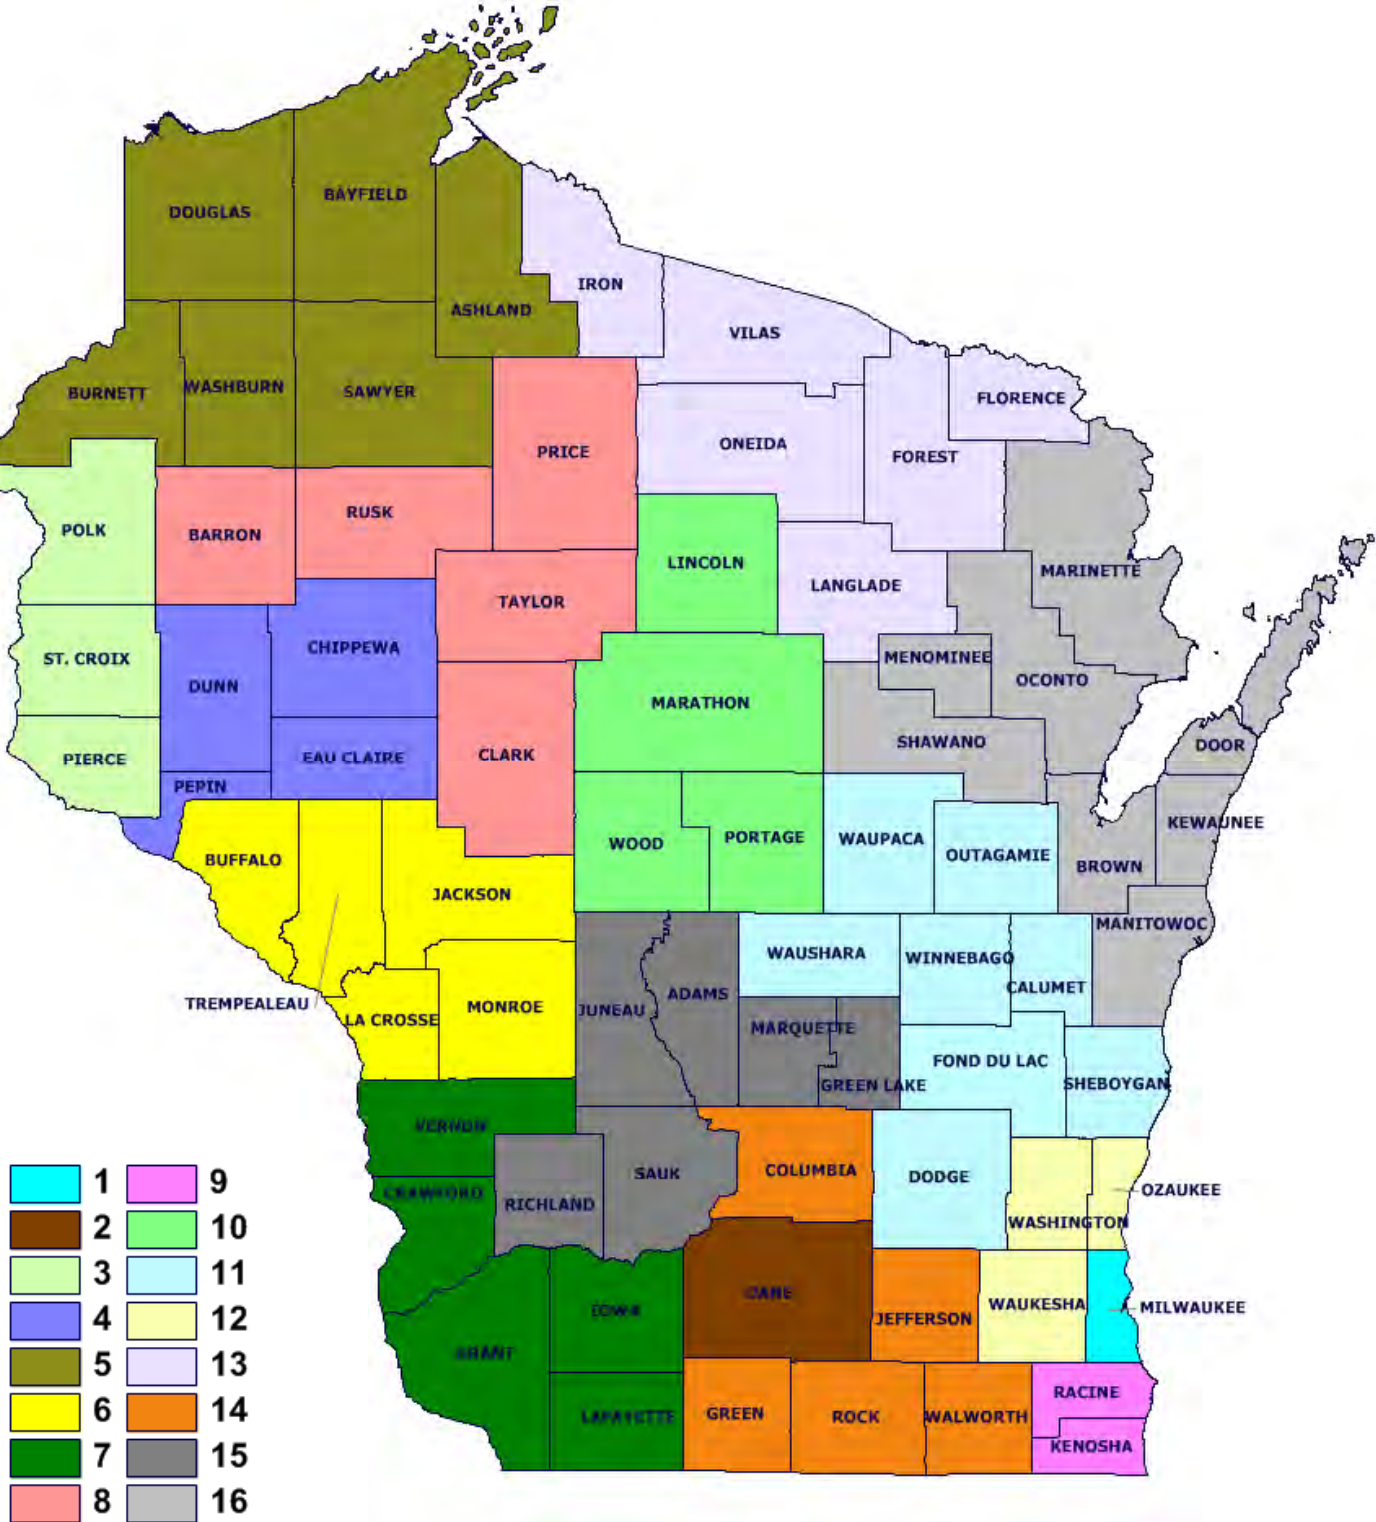

# Geographic Rating Areas

# Appendix A

## Wisconsin Geographic Rating Areas (Small and Individual Markets)

Rating Area ID (for federal systems)	County Name	3 Digit Zip Code (if applicable)
Rating Area 1	Milwaukee	
Rating Area 2	Dane	
Rating Area 3	Polk	
Rating Area 3	St. Croix	
Rating Area 3	Pierce	
Rating Area 4	Dunn	
Rating Area 4	Pepin	
Rating Area 4	Chippewa	
Rating Area 4	Eau Claire	
Rating Area 5	Douglas	
Rating Area 5	Bayfield	
Rating Area 5	Ashland	
Rating Area 5	Burnett	
Rating Area 5	Washburn	
Rating Area 5	Sawyer	
Rating Area 6	Buffalo	
Rating Area 6	Trempealeau	
Rating Area 6	Jackson	
Rating Area 6	La Crosse	
Rating Area 6	Monroe	
Rating Area 7	Vernon	
Rating Area 7	Crawford	
Rating Area 7	Grant	
Rating Area 7	Iowa	
Rating Area 7	LaFayette	
Rating Area 8	Barron	
Rating Area 8	Rusk	
Rating Area 8	Price	
Rating Area 8	Taylor	
Rating Area 8	Clark	
Rating Area 9	Racine	
Rating Area 9	Kenosha	
Rating Area 10	Lincoln	
Rating Area 10	Marathon	
Rating Area 10	Wood	
Rating Area 10	Portage	
Rating Area 11	Waupaca	
Rating Area 11	Outagamie	
Rating Area 11	Waushara	

Rating Area 11	Winnebago	
Rating Area 11	Calumet	
Rating Area 11	Fond du Lac	
Rating Area 11	Sheboygan	
Rating Area 11	Dodge	
Rating Area 12	Washington	
Rating Area 12	Ozaukee	
Rating Area 12	Waukesha	
Rating Area 13	Iron	
Rating Area 13	Vilas	
Rating Area 13	Oneida	
Rating Area 13	Forest	
Rating Area 13	Florence	
Rating Area 13	Langlade	
Rating Area 14	Green	
Rating Area 14	Rock	
Rating Area 14	Walworth	
Rating Area 14	Jefferson	
Rating Area 14	Columbia	
Rating Area 15	Juneau	
Rating Area 15	Adams	
Rating Area 15	Marquette	
Rating Area 15	Green Lake	
Rating Area 15	Richland	
Rating Area 15	Sauk	
Rating Area 16	Marinette	
Rating Area 16	Oconto	
Rating Area 16	Menominee	
Rating Area 16	Shawano	
Rating Area 16	Brown	
Rating Area 16	Manitowoc	
Rating Area 16	Kewaunee	
Rating Area 16	Door	